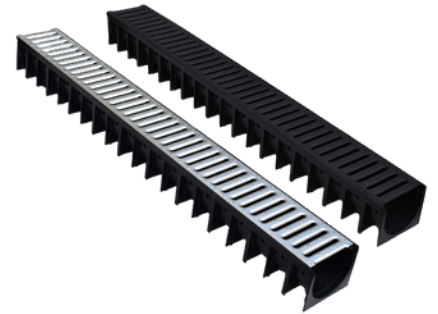

STONE AFFECTS

PAVING SUPPLIES LTD

01934 257044

Misc

Priming Slurry

Recessed Manhole Cover